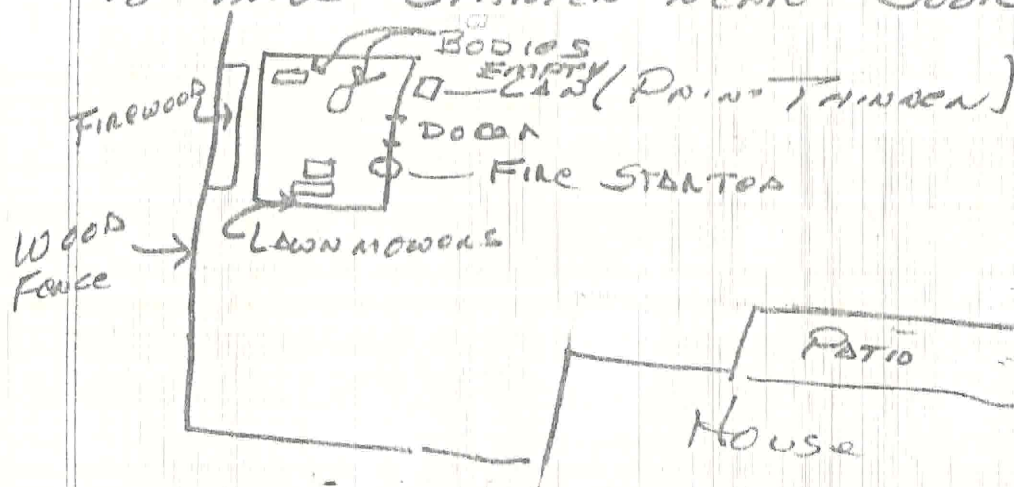

CASUALTY FIRE  
Angel Fire

9-3-86

LEFT WORK AT 5:08 PM. ARRIVED AT FIRE STATION. PICKED UP BUNKER GEAR & 2 FIREMEN. WENT TO FIRE SCENE IN PERSONAL VEHICLE. ARRIVED & TALKED TO CHIEF FOND. AT THIS TIME 1 BODY HAD BEEN FOUND & FIRE WAS OUT. TOOK BOTH FIREMEN TO FIRE STATION & RETURNED TO FIRE SCENE. OTHER BODY HAD BEEN FOUND BY THEM. AREA WAS roped off by police. FIRE CHIEF & DEPUTY CHIEF WERE TALKING TO POLICE CHIEF. TP & L WERE THEIR hooking up main line to house. THIS HAD BEEN BURNED INTO BY FIRE. I NOTICED ON PATIO some chairs, table, glass can. YARD WAS BASICALLY URGENT EXCEPT FOR BURNED BLOG & swing set. A

I ASSISTED IN INVESTIGATING. FIRE APPEARS TO HAVE STARTED NEAR DOOR. SEE SKETCH.

Jerry G. Howson  
JERRY A. Howson  
WORK-776-8000